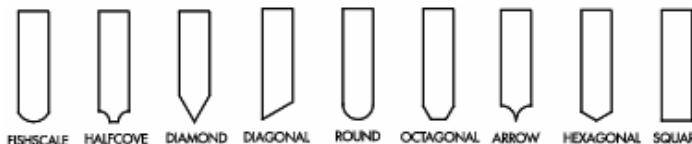

CEDAR SHINGLES SIMPLIFIED

Cedar Shingle Panels

One Course 7" Exposure
9" x 96" Panels
8 pieces per bundle
37 square foot per bundle

Style Options

Even Butt

Staggered Butt

Matching flush corners available
9.3 lineal feet per carton

Style Options

Keyway (gapped)

Contemporary (Flush)

Fancy Cut Shingles

9 patterns to choose from:
Square / Fishscale / Round / Octagonal / Half Cove / Diamond / Hexagon / Arrow / Diagonal

96 pieces per carton
25 square feet per carton at 7-1/2" exposure

We stock the Fishscale pattern in 8' panels - other patterns available

Shakertown

 Log on to www.cjlinklumber.com for access to:

- ♦ Full Color Pictures
- ♦ Link to Shakertown Website
- ♦ Craftsman Application instructions
- ♦ Fancy Cut installation instructions
- ♦ Current Catalog Page
- ♦ Current Price List *